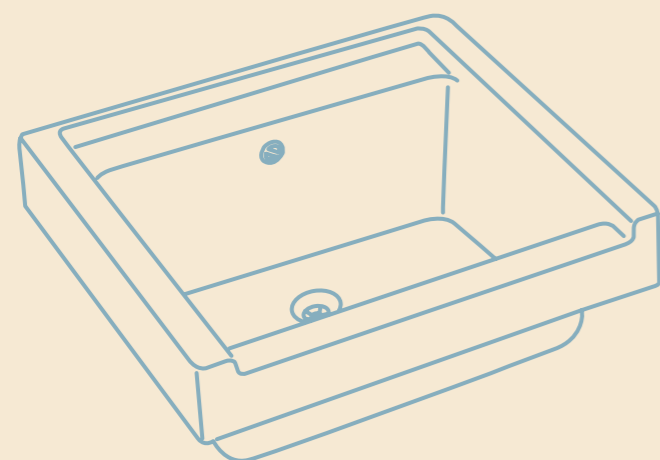

SCHEDE TECNICHE

Datasheet

GUIDA codifica schede tecniche

Technical data sheet coding guide

TABELLA CON CARATTERISTICHE TECNICHE
Table with technical characteristics

MOBILE LAVATOIO 2 ANTE / 2 Doors Sink cabinet

1	CODICE code	CODICE EAN ean code	DIM. cm dim. cm	IMBALLO packing	PZ x PALLET pcs x pallet	PESO KG weight kg	
2	BLP 60x50 -B.40	W32.F1.B03-BL4B	8032605808035	60 x 50 x 84	Assemblato	10	21,5

1. 1 - Descrizioni
2. 2 - Modello lavabo + altezza bordo / dimensioni
3. Codice prodotto
   - Codice EAN
   - Dimensioni prodotto in cm
   - Imballo
   - Pezzi per pallet
   - Peso prodotto in kg

GUIDA alla comprensione dei codici

Guide to understanding the codes

W32(F1)B03-BL4B

F1 - Kit ASSEMBLATO > SCATOLA PARALLEPEPIDO
Prodotto montato, lavabo + base + sifone + asse

W32(F0)B03-BL4B

F0 - Kit STANDARD > SCATOLA PARALLEPEPIDO base + vasca

W32(F2)B03-BL4B

F2 - Kit SCALINO > SCATOLA SCALINO base + vasca

W32(F3)B03-BL4B

F3 - Kit BASE + LAVABO > collo 1/2 base + collo 2/2 vasca

W32(F3)B03

F3 - Kit BASE > Base

LBL.04.B03

Codice lavabo / Washbasin code