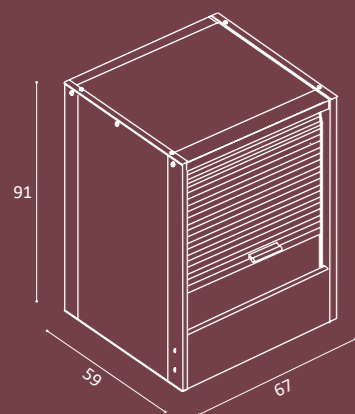

20 mm extruded PVC structure

ROLL UP

MOBILI COPRILAVATRICE Washing machine cover

Distanza studiata anticentrifuga

Security distance for when spinning

Dim. esterne / external
67 x 59 x 91 cm

Dim. interne / internal
64 x 57 x 89 cm