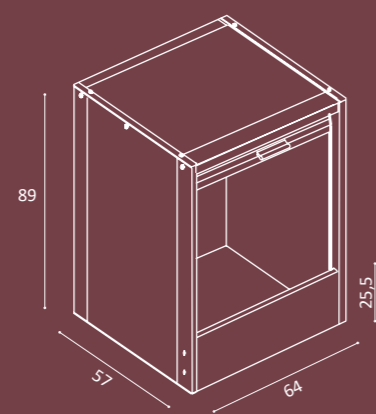

20 mm extruded PVC structure

ROLL UP

MOBILI COPRILAVATRICE Washing machine cover

Distanza studiata anticentrifuga

Security distance for when spinning

Dim. esterne / external
67 x 59 x 91 cm

Dim. interne / internal
64 x 57 x 89 cm