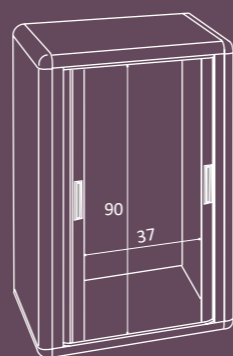

Dim. apertura / opening
37 x 90 cm