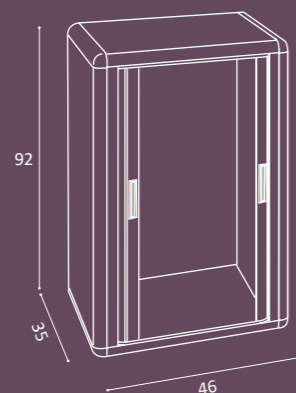

40 mm extruded PVC structure

HIMALAYA MOBILI COPRI CALDAIA

Boiler cover

Materiale alveolato
coibente, ignifugo ed isolante

*Alveolated fireproof and insulating
material*

Dim. esterne / external
58,5 x 38,5 x 98 cm