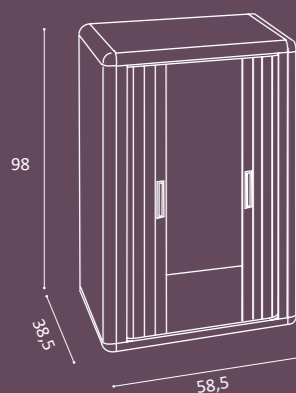

40 mm extruded PVC structure

HIMALAYA MOBILI COPRI CALDAIA

Boiler cover

Materiale alveolato
coibente, ignifugo ed isolante

*Alveolated fireproof and insulating
material*

Dim. esterne / external
58,5 x 38,5 x 98 cm