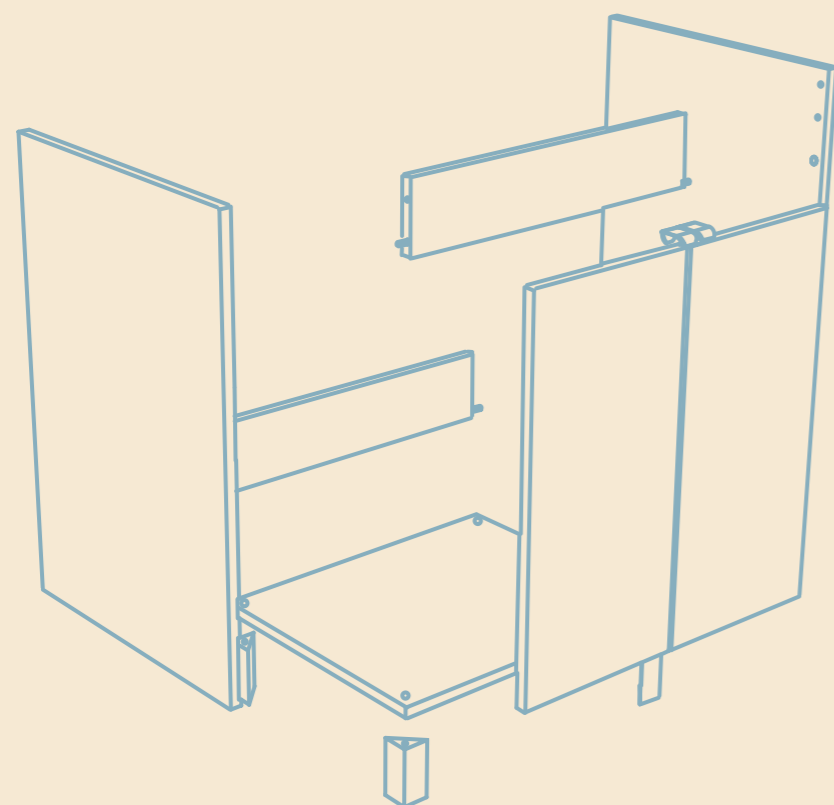

SCHEDE TECNICHE

Datasheet

GUIDA codifica schede tecniche

Technical data sheet coding guide

TABELLA CON CARATTERISTICHE TECNICHE
Table with technical characteristics

MOBILE LAVATOIO 2 ANTE / 2 Doors Sink cabinet

1	CODICE code	CODICE EAN ean code	DIM. cm dim. cm	IMBALLO packing	PZ x PALLET pcs x pallet	PESO KG weight kg	
2	BLP 60x50 -B.40	W32.F1.B03-BL4B	8032605808035	60 x 50 x 84	Assemblato	10	21,5

1. 1 - Descrizioni
2. 2 - Modello lavabo + altezza bordo / dimensioni
3. Codice prodotto
   - Codice EAN
   - Dimensioni prodotto in cm
   - Imballo
   - Pezzi per pallet
   - Peso prodotto in kg

GUIDA alla comprensione dei codici

Guide to understanding the codes

W32(F1)B03-BL4B

F1 - Kit ASSEMBLATO > SCATOLA PARALLEPEPIDO
Prodotto montato, lavabo + base + sifone + asse

W32(F0)B03-BL4B

F0 - Kit STANDARD > SCATOLA PARALLEPEPIDO base + vasca

W32(F2)B03-BL4B

F2 - Kit SCALINO > SCATOLA SCALINO base + vasca

W32(F3)B03-BL4B

F3 - Kit BASE + LAVABO > collo 1/2 base + collo 2/2 vasca

W32(F3)B03

F3 - Kit BASE > Base

LBL.04.B03

Codice lavabo / Washbasin code