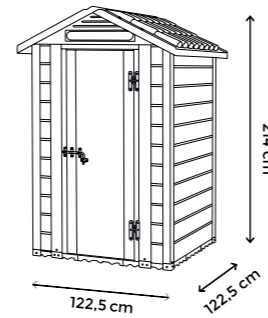

DIM 122,5x82,5x201 cm

DIM 122,5x122,5x214 cm