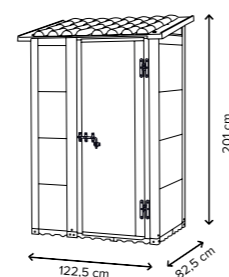

DIM 122,5x82,5x201 cm