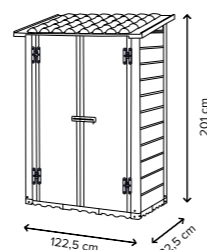

The garden shed can be equipped with shelves and other Garofalo accessories (Optional).

ACCESSORI
OPTIONAL
OPTIONAL
ACCESSORIES

TUSCANY 100.1P
V49.05.010

DIM 122,5x82,5x201 cm

TUSCANY 100.2P
V49.05.004

DIM 122,5x82,5x201 cm