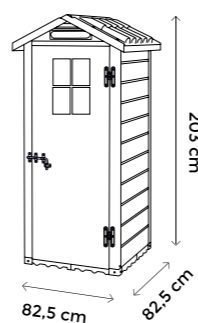

TUSCANY EVO 80

0,93
MQ

La Casetta Evo 80 misura 82,5x82,5x203cm, ed è caratterizzata da doghe bianco/avorio, tetto a doppia falda, porta finestrata lucchettabile e pavimento carrabile autolivellante.

La casetta può essere corredata da mensole e altri accessori Garofalo (Optional).

The Evo 80 measures 82.5x82.5x203cm, and is characterized by white / ivory slats, double pitched roof, padlockable windowed door and self-leveling driveway floor.

The garden shed can be equipped with shelves and other Garofalo accessories (Optional).