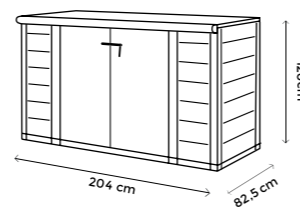

1.84 mq
DIM 204x82,5x120 cm