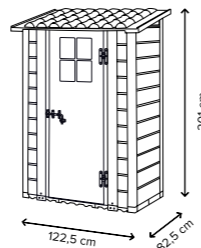

DIM 122,5x82,5x201 cm