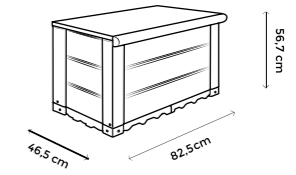

BAULI WOODY grey

Trunks Woody Grey

150 LT

BAULE WOODY GREY 150
V60.11.001

DIM 82,5x46,5x56,7 cm