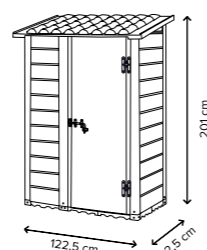

DIM 122,5x82,5x201 cm