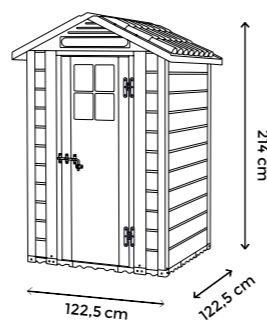

DIM 122,5x122,5x214 cm