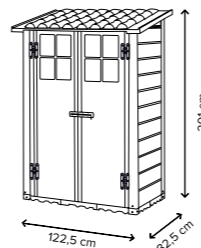

DIM 122,5x82,5x201 cm