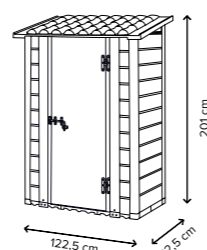

DIM 122,5x82,5x201 cm