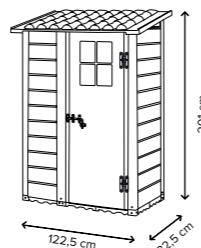

DIM 122,5x82,5x201 cm