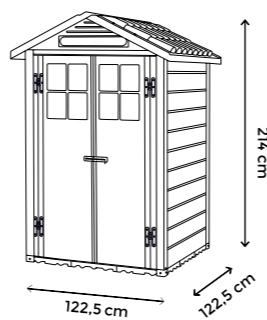

La casetta può essere corredata da mensole e altri accessori Garofalo (Optional).

The Evo 120 comes with one or two doors, measures 122,5x122,5x214 cm, is characterized by white / ivory slats, double pitched roof, padlockable windowed doors and self-leveling driveway floor.

The garden shed can be equipped with shelves and other Garofalo accessories (Optional).

ACCESSORI
OPTIONAL
OPTIONAL
ACCESSORIES

TUSCANY EVO 120.1P
V50.01.003

DIM 122,5x122,5x214 cm

TUSCANY EVO 120.2P
V50.01.004