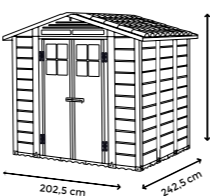

6,0 mq
DIM 202,5x242,5x220 cm