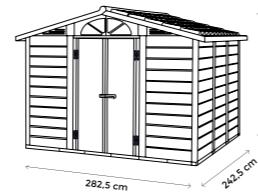

The garden shed can be equipped with shelves and other Garofalo accessories (Optional).

TUSCANY 200
V49.02.004

3,98 mq
DIM 202,5x162,5x216 cm

TUSCANY 240
V49.06.001

6,0 mq
DIM 202,5x242,5x220 cm

TUSCANY 280
V49.07.001