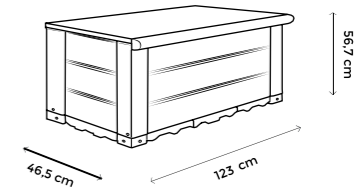

BAULE WOODY NATURAL 230
CODE V61.11.002

DIM 123x46,5x56,7 cm

BAULI WOODY grey

Trunks Woody Grey

150 LT

BAULE WOODY GREY 150
V60.11.001

DIM 82,5x46,5x56,7 cm

230 LT