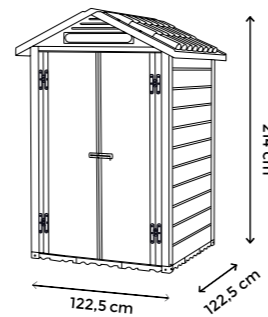

The garden shed can be equipped with shelves and other Garofalo accessories (Optional).

ACCESSORI
OPTIONAL
OPTIONAL
ACCESSORIES

TUSCANY 120.1P
V49.01.003

DIM 122,5x122,5x214 cm

TUSCANY 120.2P
V49.01.004

DIM 122,5x122,5x214 cm