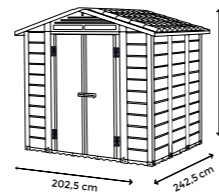

The garden shed can be equipped with shelves and other Garofalo accessories (Optional).

TUSCANY 200
V49.02.004

3,98 mq
DIM 202,5x162,5x216 cm

TUSCANY 240
V49.06.001

6,0 mq
DIM 202,5x242,5x220 cm

TUSCANY 280
V49.07.001