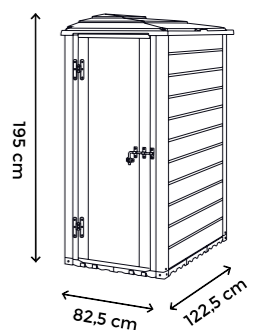

DIM 122,5x82,5x195 cm